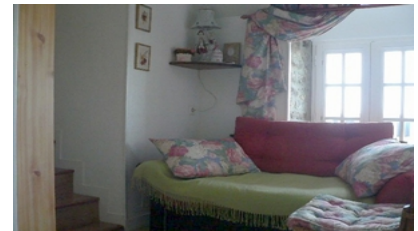

# La Pastourelle

**MICHELINE ET FRANCIS  
RAVENAUX**

Les Nelles  
35350 saint-meloir-des-ondes

Tel : +33 (0)2 99 89 10 09

GPS : Lat : 48°37'49" N Long : 1°51'50" O

Come and you will indeed come back, in this charming Bretonne farmhouse of the 19th century overlooking on the bay and the Mont St Michel. A warm welcome by Micheline and Francis is reserved for you, comfort and well being, you will find in their coquettes and neat guest rooms. We share with our guests a host's table where you can taste fresh local produces in a friendly atmosphere.

language(s) spoken   

**rates**

room            Daily rate 67 € to 73 €

suite            Daily rate 70 € to 76 €  
                    Additional bed 21 €

services available at the bed and breakfast